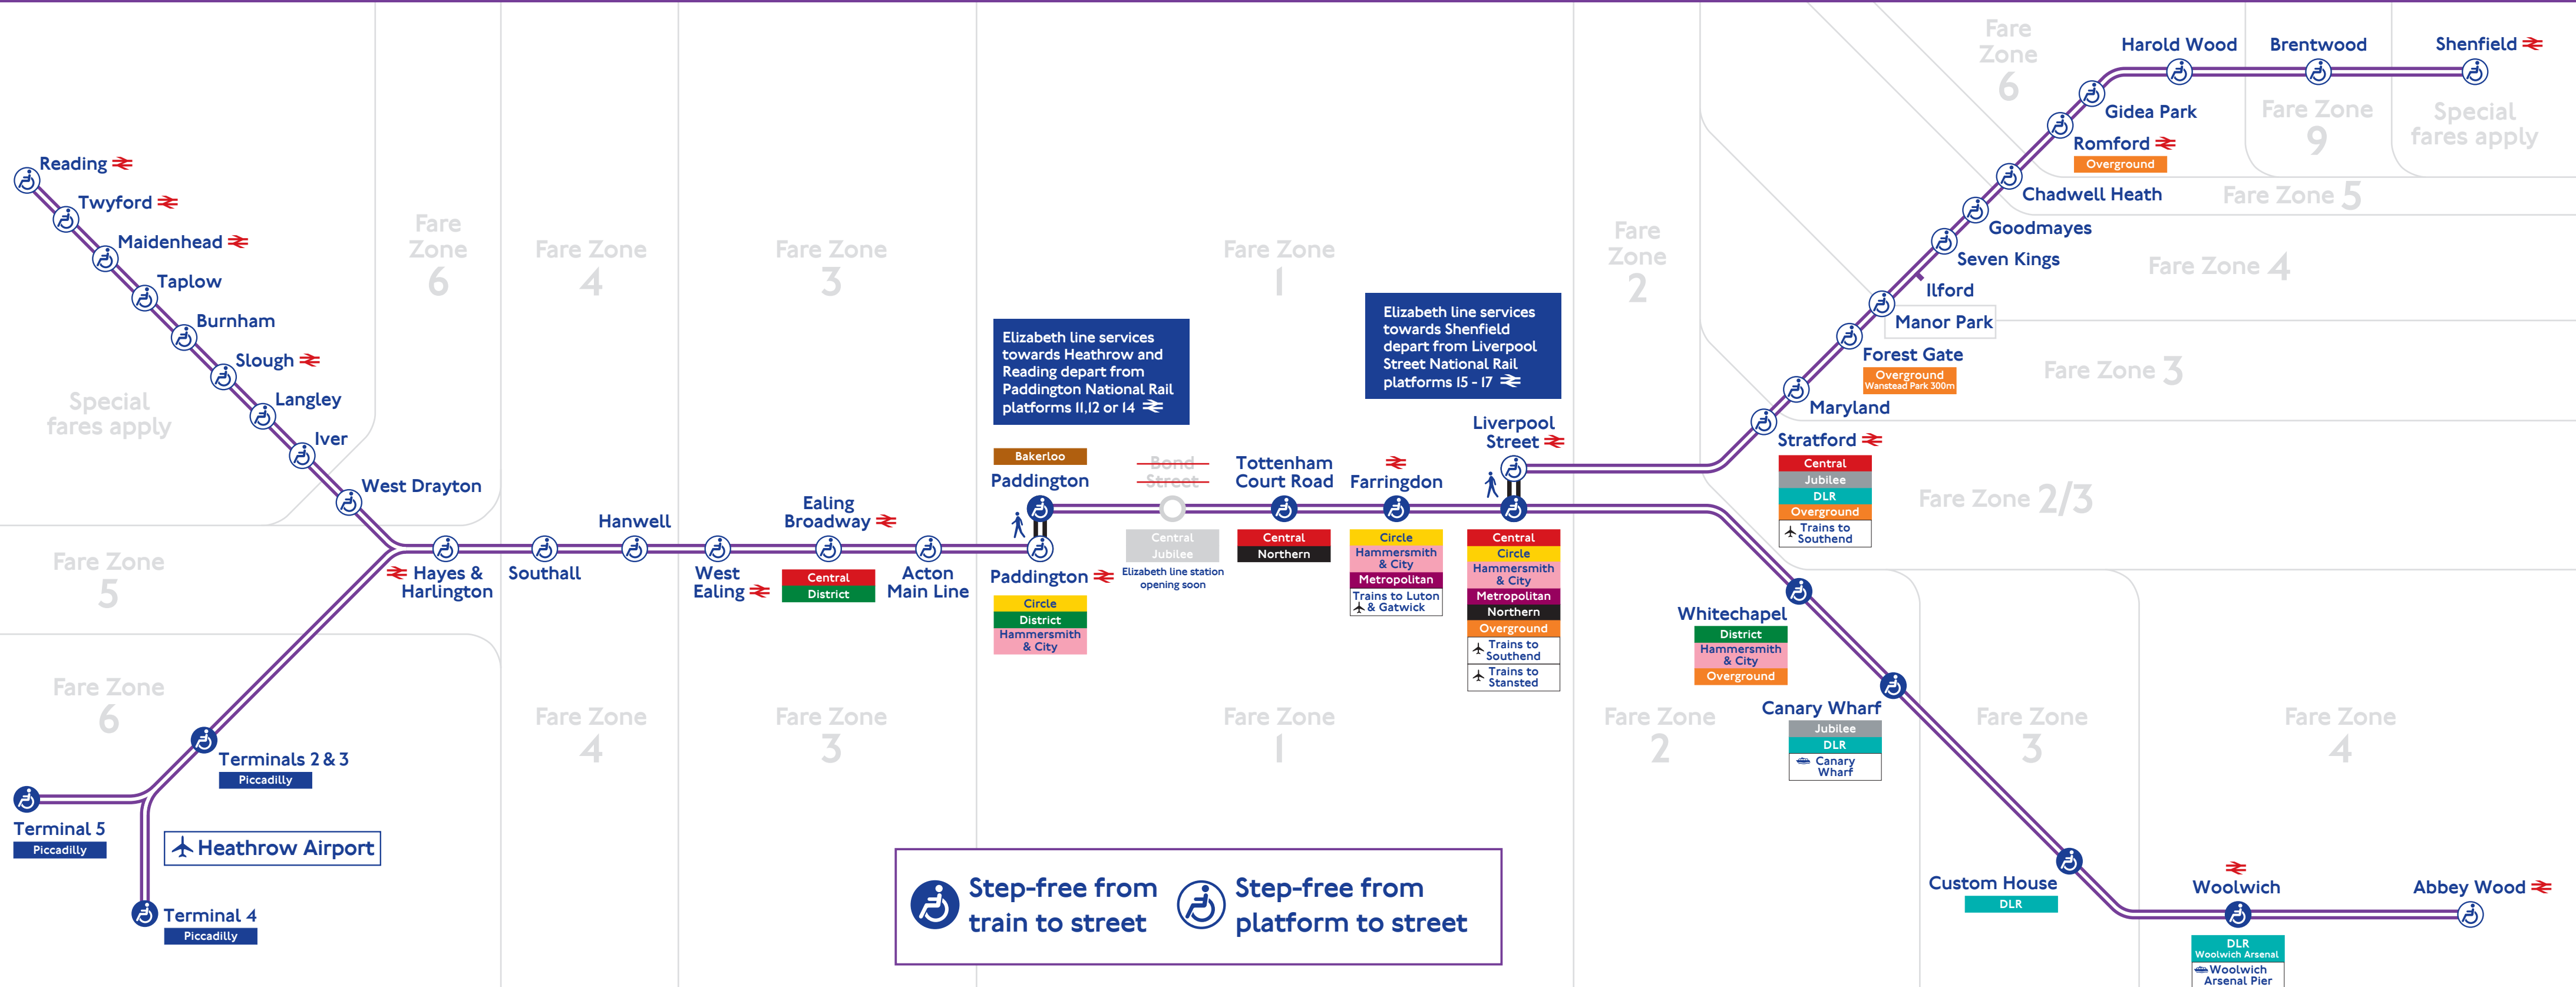

# Elizabeth line

Check your travel  
[tfl.gov.uk/travel-tools](https://tfl.gov.uk/travel-tools)

Plan your journey  
 Download the Tfl Go app

Elizabeth line services towards Heathrow and Reading depart from Paddington National Rail platforms 11, 12 or 14

Elizabeth line services towards Shenfield depart from Liverpool Street National Rail platforms 15 - 17

Step-free from train to street    Step-free from platform to street